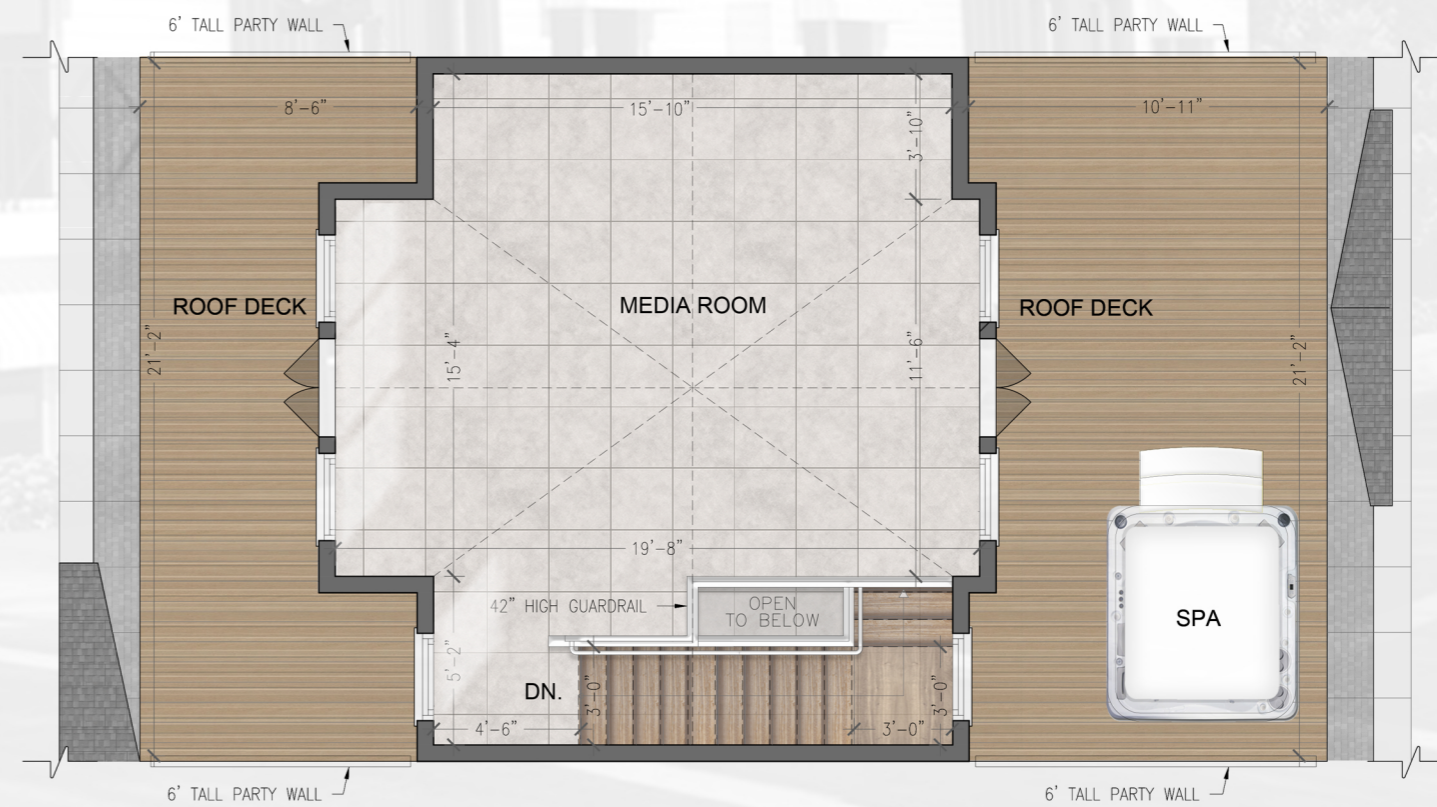

1 FIRST FLOOR PLAN
EAST BUILDING

2 SECOND FLOOR PLAN
EAST BUILDING

3 THIRD FLOOR PLAN
EAST BUILDING

4 FOURTH FLOOR PLAN
EAST BUILDING

8255 Firestone Blvd, Downey, CA 90241 Suite 100
pavanmaddi@gmail.com
562-754-2726