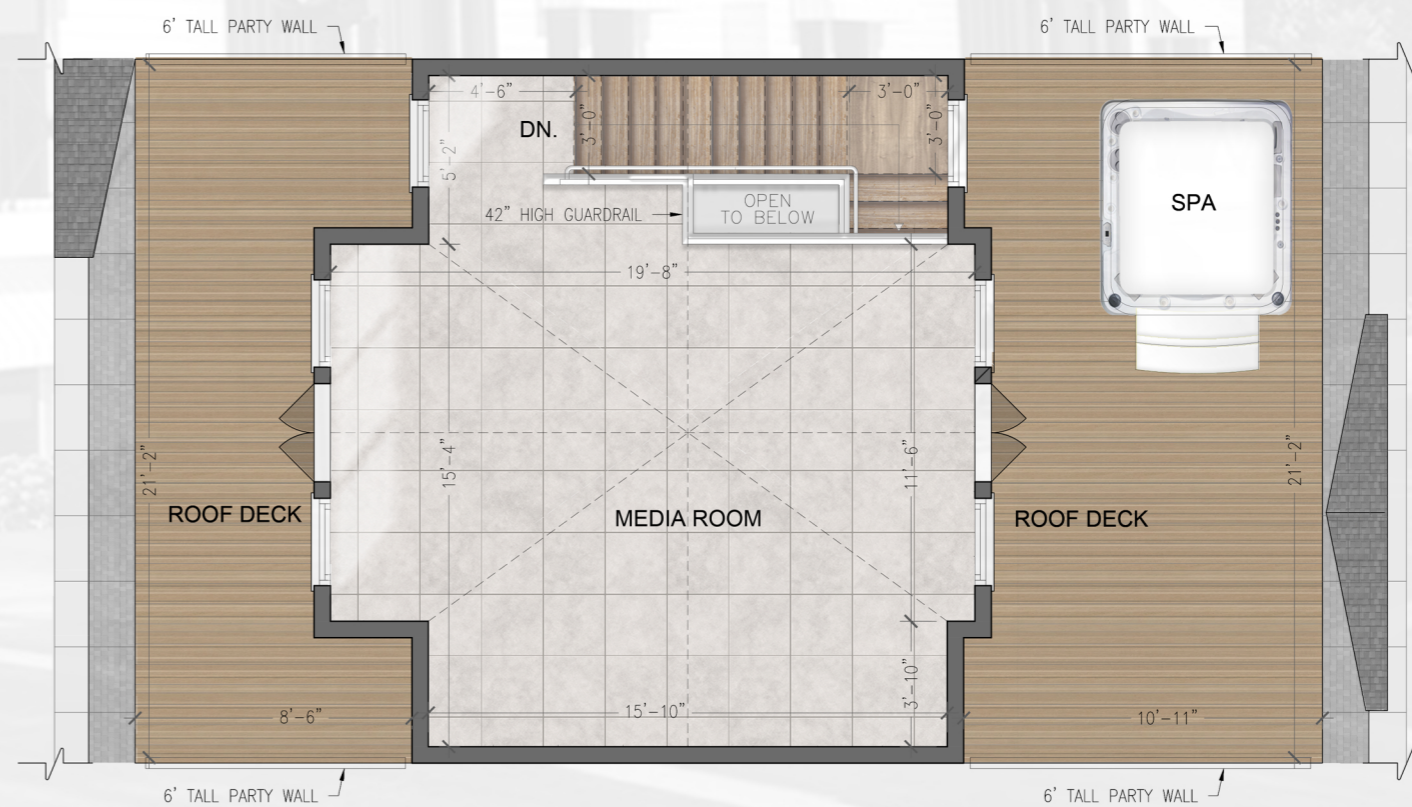

1 FIRST FLOOR PLAN
EAST BUILDING

2 SECOND FLOOR PLAN
EAST BUILDING

3 THIRD FLOOR PLAN
EAST BUILDING

4 FOURTH FLOOR PLAN
EAST BUILDING

8255 Firestone Blvd, Downey, CA 90241 Suite 100
pavanmaddi@gmail.com
562-754-2726