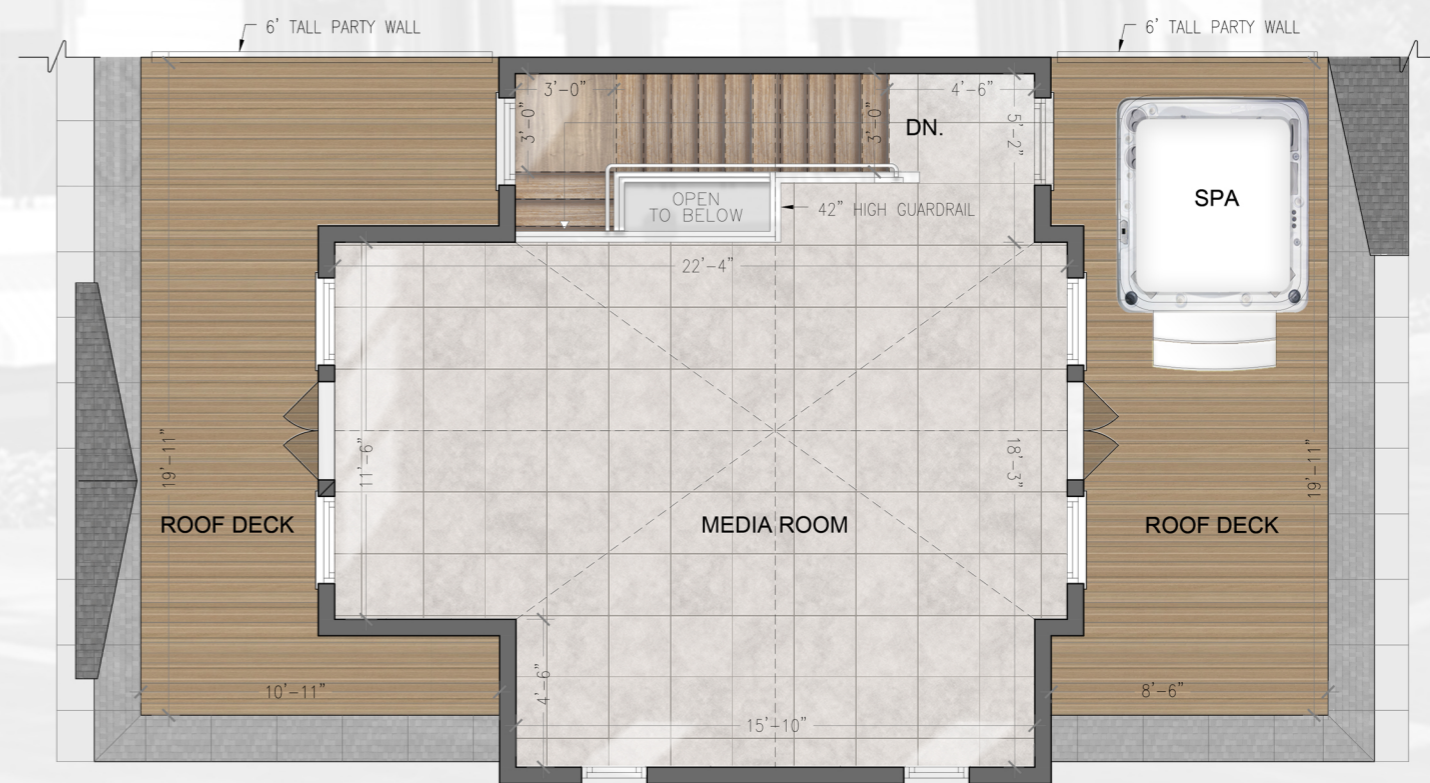

1 FIRST FLOOR PLAN
WEST BUILDING

2 SECOND FLOOR PLAN
WEST BUILDING

3 THIRD FLOOR PLAN
WEST BUILDING

4 FOURTH FLOOR PLAN
WEST BUILDING

8255 Firestone Blvd, Downey, CA 90241 Suite 100
pavanmaddi@gmail.com
562-754-2726