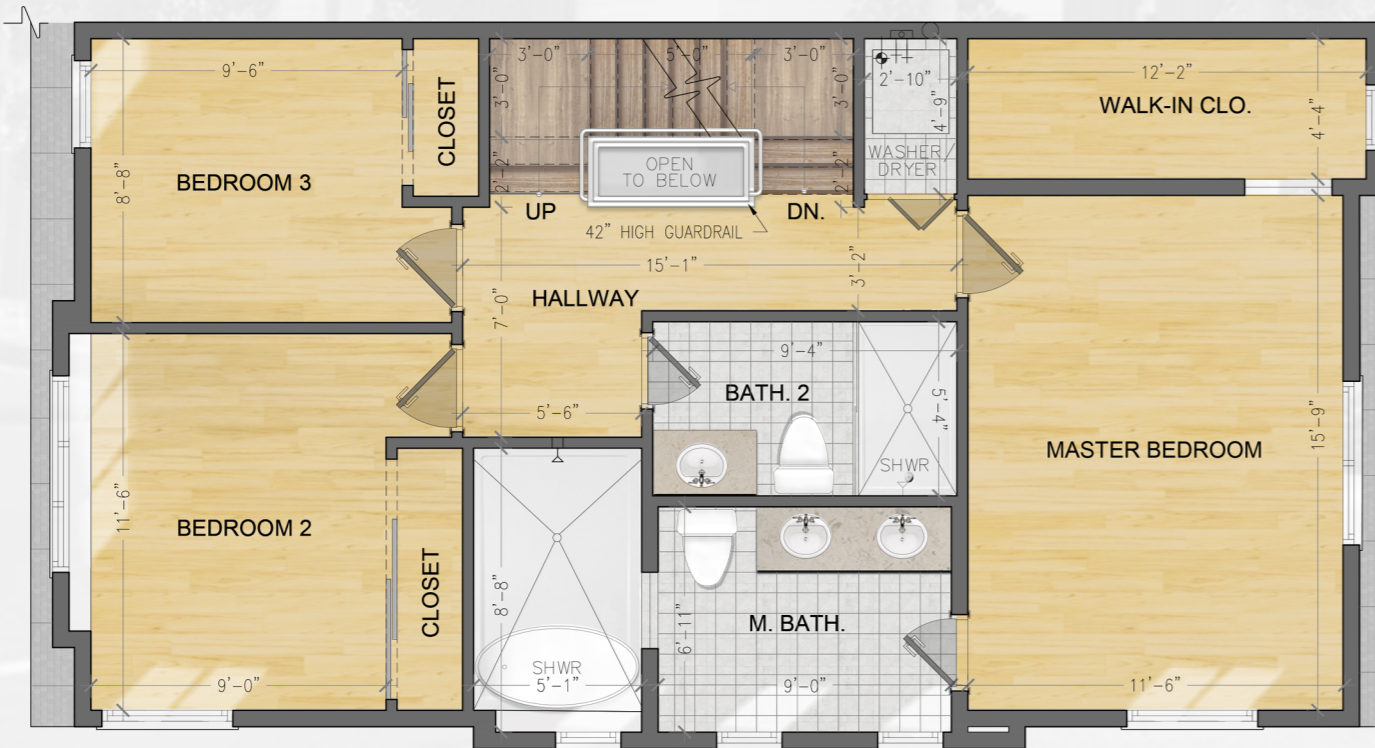

1 FIRST FLOOR PLAN
WEST BUILDING

2 SECOND FLOOR PLAN
WEST BUILDING

3 THIRD FLOOR PLAN
WEST BUILDING

4 FOURTH FLOOR PLAN
WEST BUILDING

8255 Firestone Blvd, Downey, CA 90241 Suite 100
pavanmaddi@gmail.com
562-754-2726